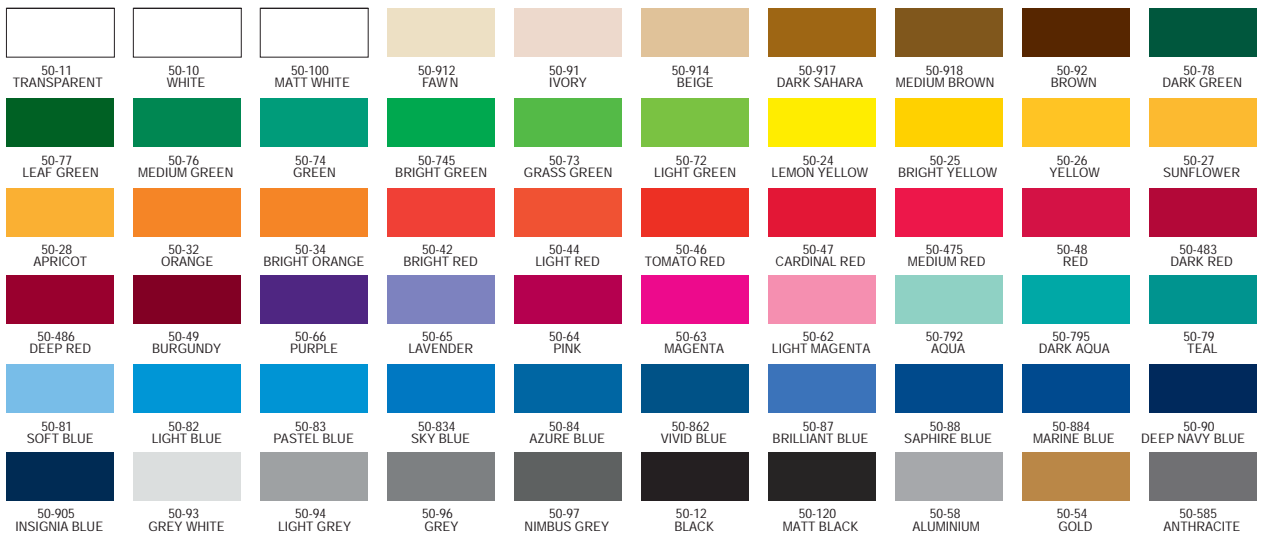

# vapor pendant colour guide

## exterior colours

white 

black 

custom colours are available upon request at an additional setup cost.

## interior colours

*• Colours displayed may vary and are to be used as a guide only.*

custom interior materials/fabrics are available on request at an additional cost

## how to specify

	exterior colour	interior colour
LX-V-	B = black	*for standard vinyl use number code in colour chart above
	W = white	TV = timber veneer
	CC = custom colour	CF = custom fabric

For example: LX-V-B50-54 = Luxxbox Vapor with black exterior and gold vinyl interior