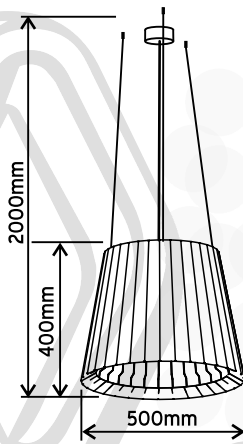

### Features

- E27 lamp holder
- 60 Watts max
- Up to 2000mm suspension
- Full electrical terminations
- Complete with customised internal shade